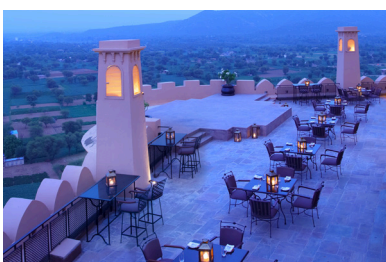

DINING | WELLNESS | LIFESTYLE

Amarsar • Madhuvani Bar • Kachchawa Lounge • Haveli Pool Bar • Nazaara Spa Alila • Gym • Swimming Pool • Yoga • Leisure Concierge Services Library