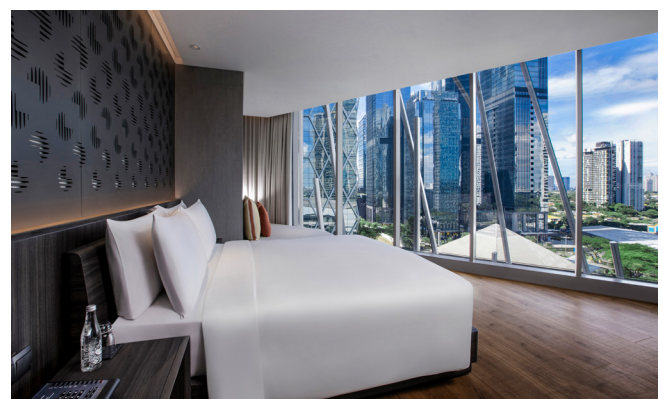

ACCOMMODATION

227 Studios and Suites

Nestled within the city's premier business district, rooms at Alila SCBD Jakarta offer a stunning view of the cityscape and skyscraper. All rooms are designed with elegance and sophistication, ensuring utmost comfort for business and leisure guests. Studios are equipped with IPTVs played on 49" / 55" LCD screens and high-speed Wi-Fi. Throughout the hotel, guests can enjoy curated selections of both classic Indonesian and contemporary art.

Studios and Suites	Unit	Sqm	Sqft
Studio King or Twin	156	38	409
Deluxe King	39	45	485
Premium King	26	55	592
Suite	4	99	1066
Alila Suite	2	203	2185