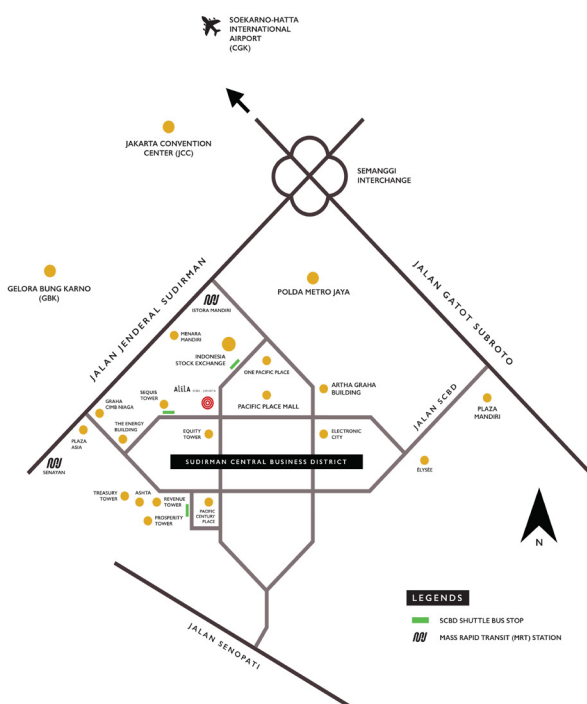

LOCATION

Situated right in the heart of Jakarta's corporate and financial hub, the hotel stands against a backdrop of the city's most iconic office towers, upmarket retail, dining and nightlife. Adjacent to Indonesia Stock Exchange and directly across the upscale shopping mall Pacific Place, Alila SCBD Jakarta is the epitome of urban city life.

General Manager Alasdair Davidson
alasdair.davidson@alilahotels.com

Check-in Time 3 PM
 Check-out Time 12 PM

Alila SCBD Jakarta

SCBD Lot 11, Jalan Jenderal Sudirman, Kavling 52-53
 Jakarta 12190, Indonesia
 Phone +62 21 5080 8777
 Email scbd@alilahotels.com