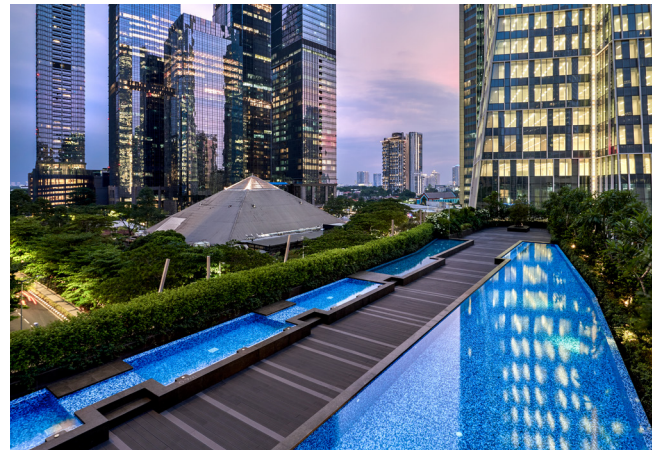

CONTACT PERSON

Endah Rukminar
Director of Sales
Phone +62 818 980 314
endah.rukminar@alilahotels.com

alilahotels.com/scbd

ABOUT ALILA

The hallmark of Alila is the combination of innovative design and luxury in unique locations, set apart by an unprecedented level of private space, crafted artisanship, personalised hospitality, and bespoke journeys. Alila means "Surprise" in Sanskrit, which suitably describes the refreshing character of our properties and impressions of our guests when they stay with us. In support of sustainable tourism, Alila hotels adopt EarthCheck operating standards, integrating the natural, physical and cultural elements of their environments. To stay at any of Alila's hotels & resorts is to embark on a destination experience — be it recreating the flavours of the local cuisine, enhancing your well-being through ancient healing arts or the thrill of adventure sports, you will re-discover the luxury of living at Alila.